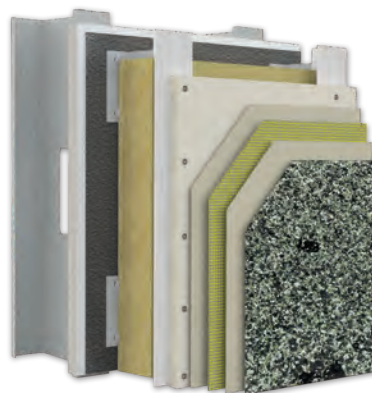

StoCreativ[®] Granite

Textured wall surface finish

Facades

Interiors

StoCreativ[®] Granite is a high-end finish combining texture and depth of natural granite in a variety of smooth lustrous textures to create a sophisticated durable, versatile, and low-maintenance wall surface.

StoCreativ Granite is an acrylic-based interior and exterior wall finish, formulated for durability and low maintenance for new construction or renovation. It is trowel-applied and designed to provide the look of cut or polished granite but in a versatile lightweight finish coating.

StoVentec[®] Render
with Saguario finish

StoTherm[®] ci Mineral
with Shasta finish

Rock Solid Creativity

StoCreativ Granite provides aesthetic options that traditional finishes just can't match. Plus, it's easier to install, which translates into reduced structural requirements, fewer specialty trades, and greater cost savings. StoCreativ Granite gives designers a broader and more dynamic palette to work with. The variety of finishes, the 10 available colors, and the versatility of the product together with the cost savings and incredible performance unlock untold creative potential. The extremely durable finish can be applied onto very intricate architectural shapes and in Specialty Systems, Sto Panel Technology®, StoPowerwall®, StoQuik Silver®, StoTherm® ci and StoVentec® Render.