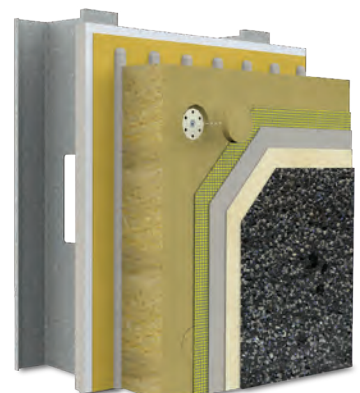

StoCreativ[®] Granite

Textured wall surface finish

Facades

Interiors

StoCreativ[®] Granite is a high-end finish combining texture and depth of natural granite in a variety of smooth lustrous textures to create a sophisticated durable, versatile, and low-maintenance wall surface.

StoCreativ Granite is an acrylic-based interior and exterior wall finish, formulated for durability and low maintenance for new construction or renovation. It is trowel-applied and designed to provide the look of cut or polished granite but in a versatile lightweight finish coating.

StoVentec[®] Render
with Saguario finish

StoTherm[®] ci Mineral
with Shasta finish

Rock Solid Creativity

StoCreativ Granite provides aesthetic options that traditional finishes just can't match. Plus, it's easier to install, which translates into reduced structural requirements, fewer specialty trades, and greater cost savings. StoCreativ Granite gives designers a broader and more dynamic palette to work with. The variety of finishes, the 10 available colors, and the versatility of the product together with the cost savings and incredible performance unlock untold creative potential. The extremely durable finish can be applied onto very intricate architectural shapes and in Specialty Systems, Sto Panel Technology®, StoPowerwall®, StoQuik Silver®, StoTherm® ci and StoVentec® Render.

30208 Shasta ■■ 6

30200 Moab ■■ 25

| Features | Benefits |
|------------------------|--|
| Variiegated aggregates | Smooth, lustrous granite look with less weight |
| Vapor permeable | Allows substrate to breathe naturally |
| Ready-mixed | Ready to use; no additive needed; easy application |
| Pure acrylic | Excellent adhesion |
| Water-based | Safe, non-toxic; cleans up with water |